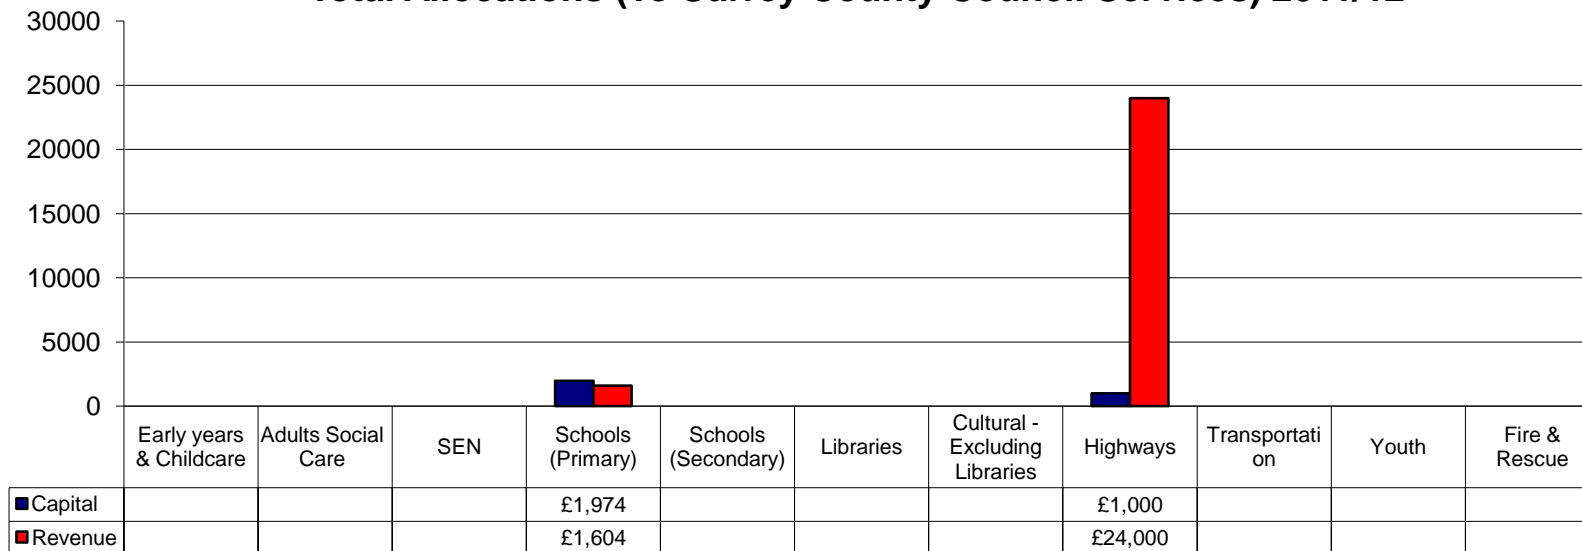

**Surrey County Council's Local Committee (Tandridge)  
(To External Groups)  
Total Allocations 2011/12**

Note: Figures include any returned (unspent) allocations from the previous financial year that were reallocated and spent within 2011/12

### Surrey County Council's Local Committee (Tandridge) Total Allocations (To Surrey County Council Services) 2011/12

Note: Figures include any returned (unspent) allocations from the previous financial year that were reallocated and spent within 2011/12