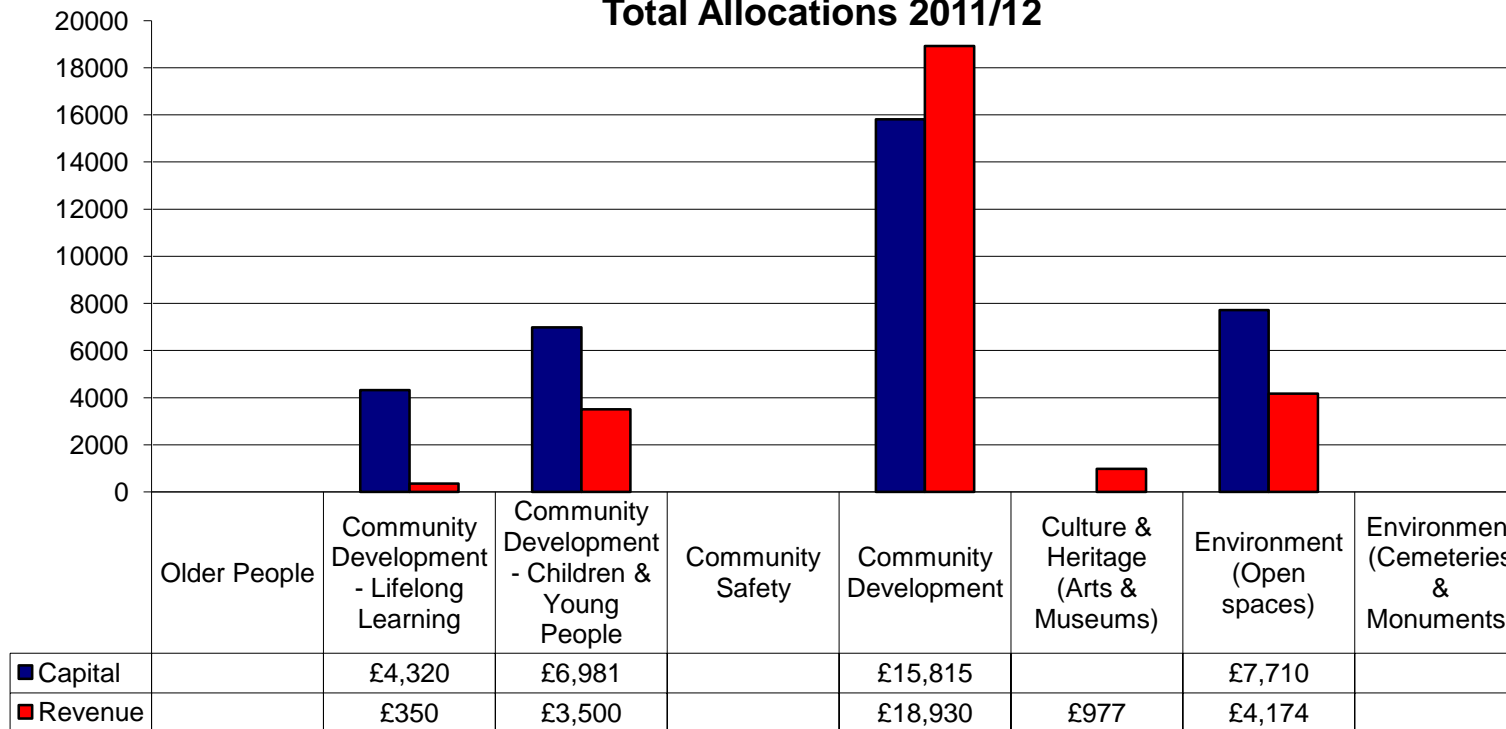

**Surrey County Council's Local Committee (Tandridge)  
(To External Groups)  
Total Allocations 2011/12**

Note: Figures include any returned (unspent) allocations from the previous financial year that were reallocated and spent within 2011/12

### Surrey County Council's Local Committee (Tandridge) Total Allocations (To Surrey County Council Services) 2011/12

Note: Figures include any returned (unspent) allocations from the previous financial year that were reallocated and spent within 2011/12